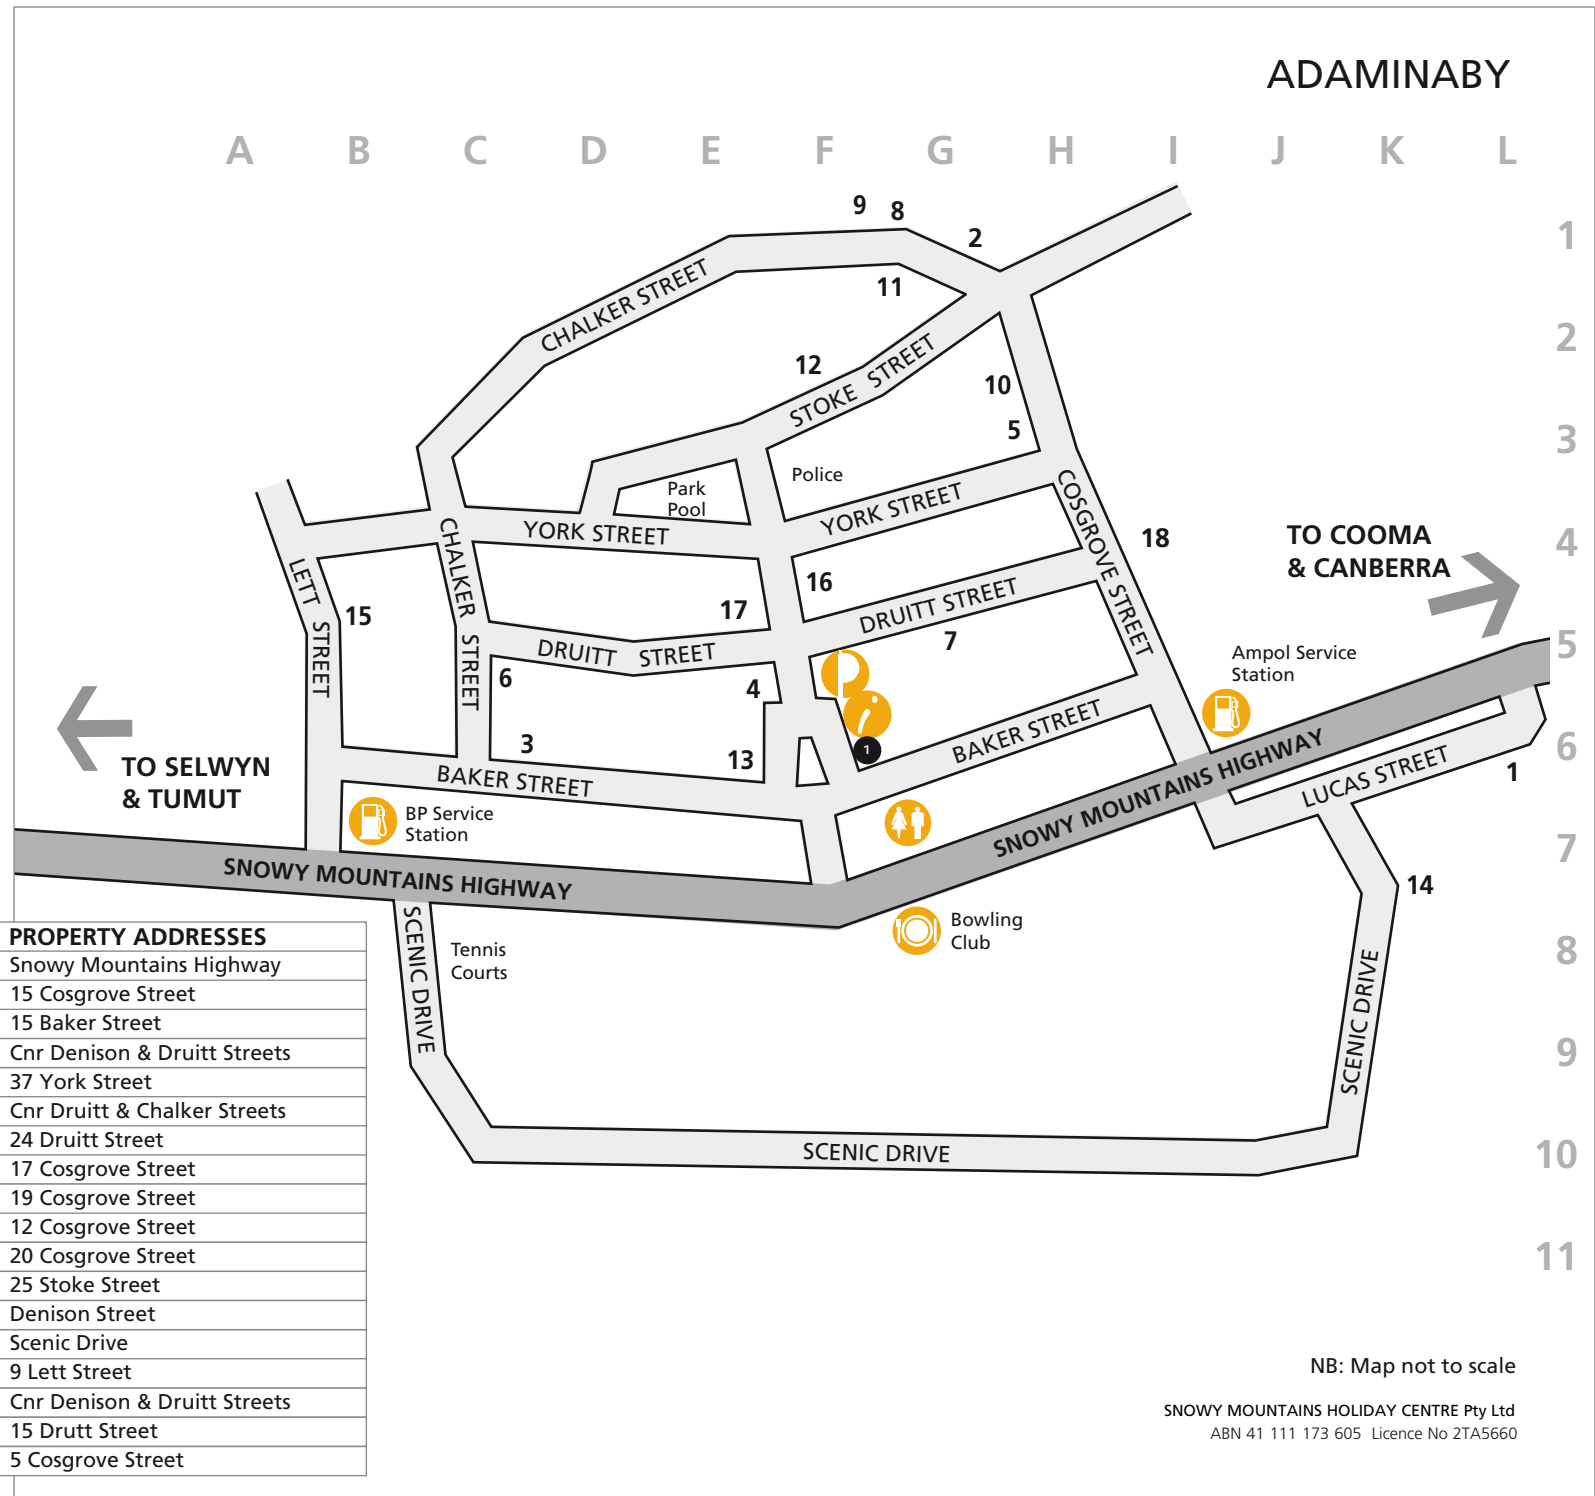

MAP #	REF	PROPERTY NAME	PROPERTY ADDRESSES
1	L6	Adaminaby Country Inn	Snowy Mountains Highway
2	G1	Adaminaby Stone Cottage	15 Cosgrove Street
3	C6	Arnison's Cottage	15 Baker Street
4	E6	Bullwheel Lodge	Cnr Denison & Druitt Streets
5	G3	Bluebell Cottage	37 York Street
6	C6	Calain House	Cnr Druitt & Chalker Streets
7	G5	Claremont Cottage	24 Druitt Street
8	F1	Currie's Alpine Cottage	17 Cosgrove Street
9	F1	Duz-Us	19 Cosgrove Street
10	G3	Eagles Rest	12 Cosgrove Street
11	F1	George House	20 Cosgrove Street
12	E2	Nev's Place	25 Stoke Street
13	E6	Snowgoose Hotel Motel	Denison Street
14	J7	Staehli House	Scenic Drive
15	B5	Stag Lodge	9 Lett Street
16	E4	Tanderra Lodge	Cnr Denison & Druitt Streets
17	E5	Natalina's Cottage	15 Druitt Street
18	I4	The Old Presbytery	5 Cosgrove Street